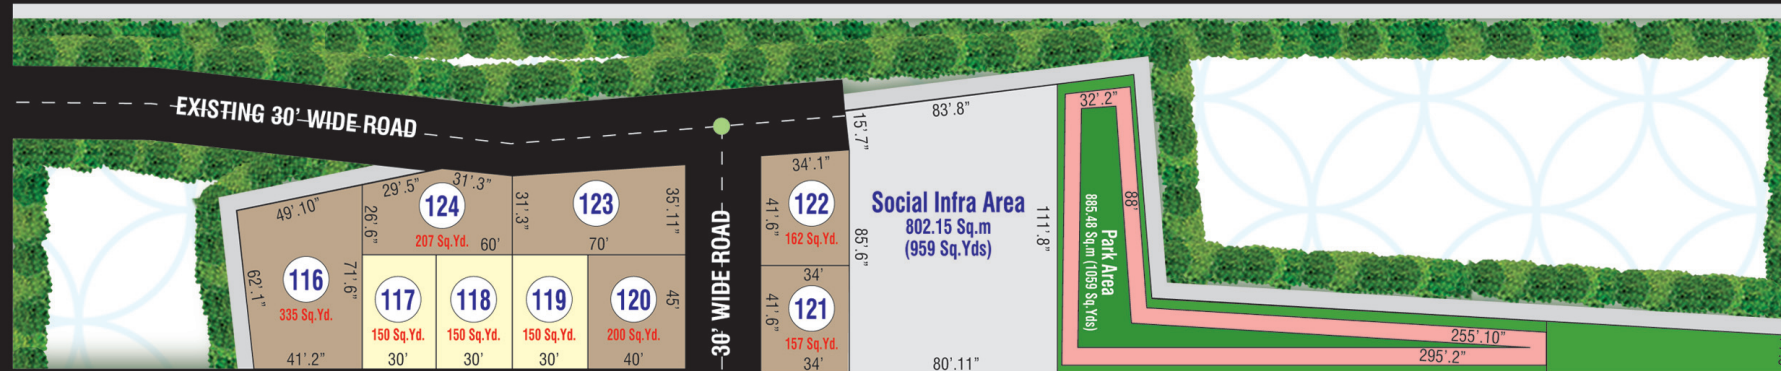

Yacharam

NOTE :

- EAST FACING Plot cost extra Rs.300/- per sq.yd.
- NORTH - EAST FACING Plot cost extra Rs.500/- per sq.yd.
- EACH CORNOR Plot cost extra Rs.200/- per sq.yd.

150 SQ.YDS PLOTS 166 SQ.YDS PLOTS DIFFERENT SIZE PLOTS MORTGAGE PLOTS

PROPOSED 30.0 M WIDE ROAD AS PER G.M.S NO.1, 06 D.T. 3/2020
100 FEET WIDE ROAD