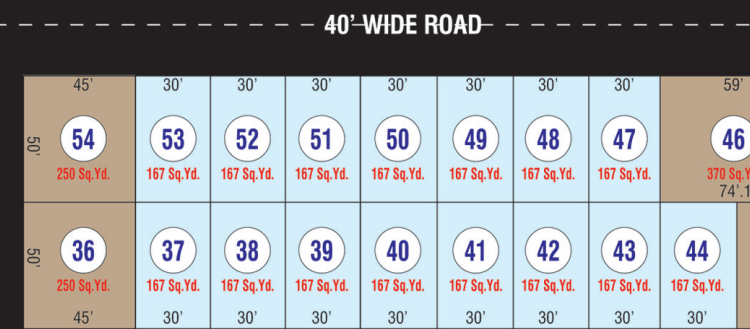

Reional Ring Road (RRR)

Bharat Future City - Greenfield Highway

Telangana Skills University

Amazon Data Center

200 FEET HYDERABAD - NAGARJUNA SAGAR NH - 565

HYDERABAD

YACHARAM

NAGARJUNA SAGAR

Yacharam

NOTE :

- EAST FACING Plot cost extra Rs.300/- per sq.yd.
- NORTH - EAST FACING Plot cost extra Rs.500/- per sq.yd.
- EACH CORNOR Plot cost extra Rs.200/- per sq.yd.

150 SQ.YDS PLOTS 166 SQ.YDS PLOTS DIFFERENT SIZE PLOTS MORTGAGE PLOTS

PROPOSED 30.0 M WIDE ROAD AS PER G.M.S NO.1, 06 D.T. 3/2020
100 FEET WIDE ROAD