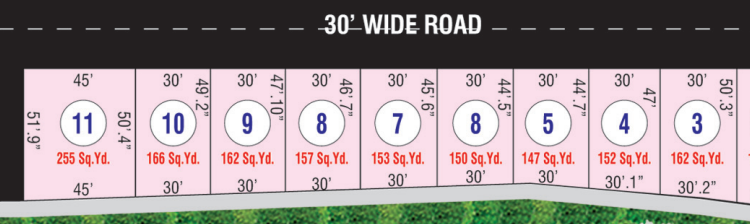

Yacharam

NOTE :

- EAST FACING Plot cost extra Rs.300/- per sq.yd.
- NORTH - EAST FACING Plot cost extra Rs.500/- per sq.yd.
- EACH CORNOR Plot cost extra Rs.200/- per sq.yd.

150 SQ.YDS PLOTS 166 SQ.YDS PLOTS DIFFERENT SIZE PLOTS MORTGAGE PLOTS

PROPOSED 30.0 M WIDE ROAD AS PER G.M.S NO.1, 06 D.T. 3/2020
100 FEET WIDE ROAD