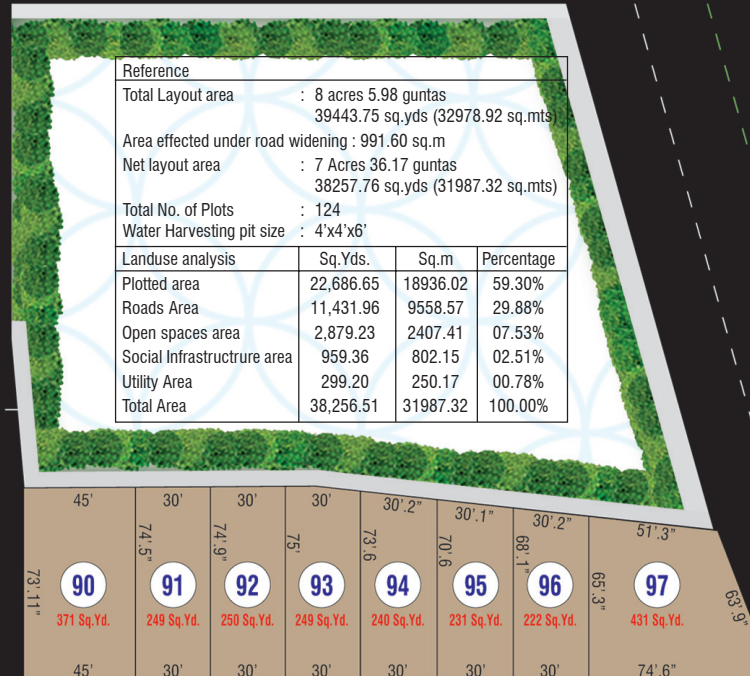

Reional Ring Road (RRR)

Bharat Future City - Greenfield Highway

Telangana Skills University

Amazon Data Center

200 FEET HYDERABAD - NAGARJUNA SAGAR NH - 565

HYDERABAD

YACHARAM

NAGARJUNA SAGAR

Yacharam

NOTE :

- EAST FACING Plot cost extra Rs.300/- per sq.yd.
- NORTH - EAST FACING Plot cost extra Rs.500/- per sq.yd.
- EACH CORNOR Plot cost extra Rs.200/- per sq.yd.

150 SQ.YDS PLOTS 166 SQ.YDS PLOTS DIFFERENT SIZE PLOTS MORTGAGE PLOTS

PROPOSED 30.0 M WIDE ROAD AS PER G.M.S NO.1, 06 D.T. 3/2020
100 FEET WIDE ROAD