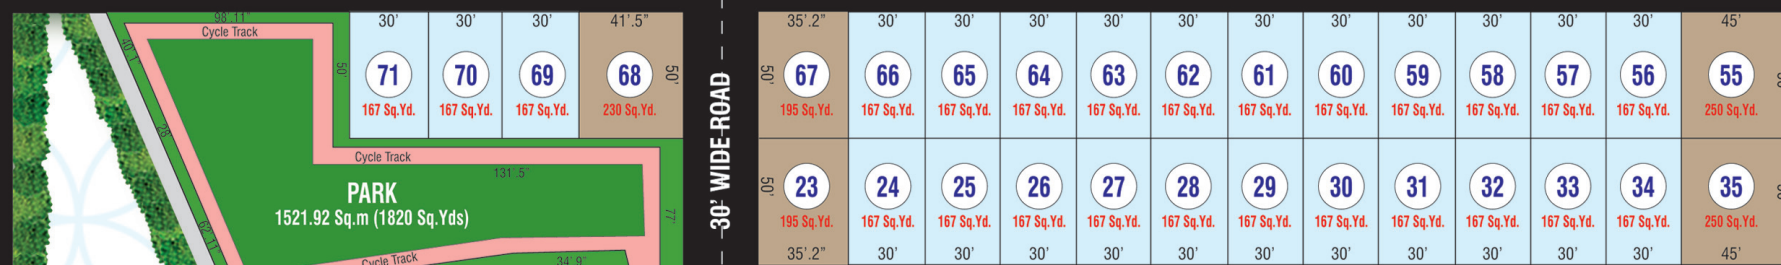

Reional Ring Road (RRR)

Bharat Future City - Greenfield Highway

Telangana Skills University

Amazon Data Center

200 FEET HYDERABAD - NAGARJUNA SAGAR NH - 565

HYDERABAD

YACHARAM

NAGARJUNA SAGAR

Yacharam

NOTE :

- EAST FACING Plot cost extra Rs.300/- per sq.yd.
- NORTH - EAST FACING Plot cost extra Rs.500/- per sq.yd.
- EACH CORNOR Plot cost extra Rs.200/- per sq.yd.

150 SQ.YDS PLOTS 166 SQ.YDS PLOTS DIFFERENT SIZE PLOTS MORTGAGE PLOTS

PROPOSED 30.0 M WIDE ROAD AS PER G.M.S NO.1, 06 D.T. 3/2020
100 FEET WIDE ROAD